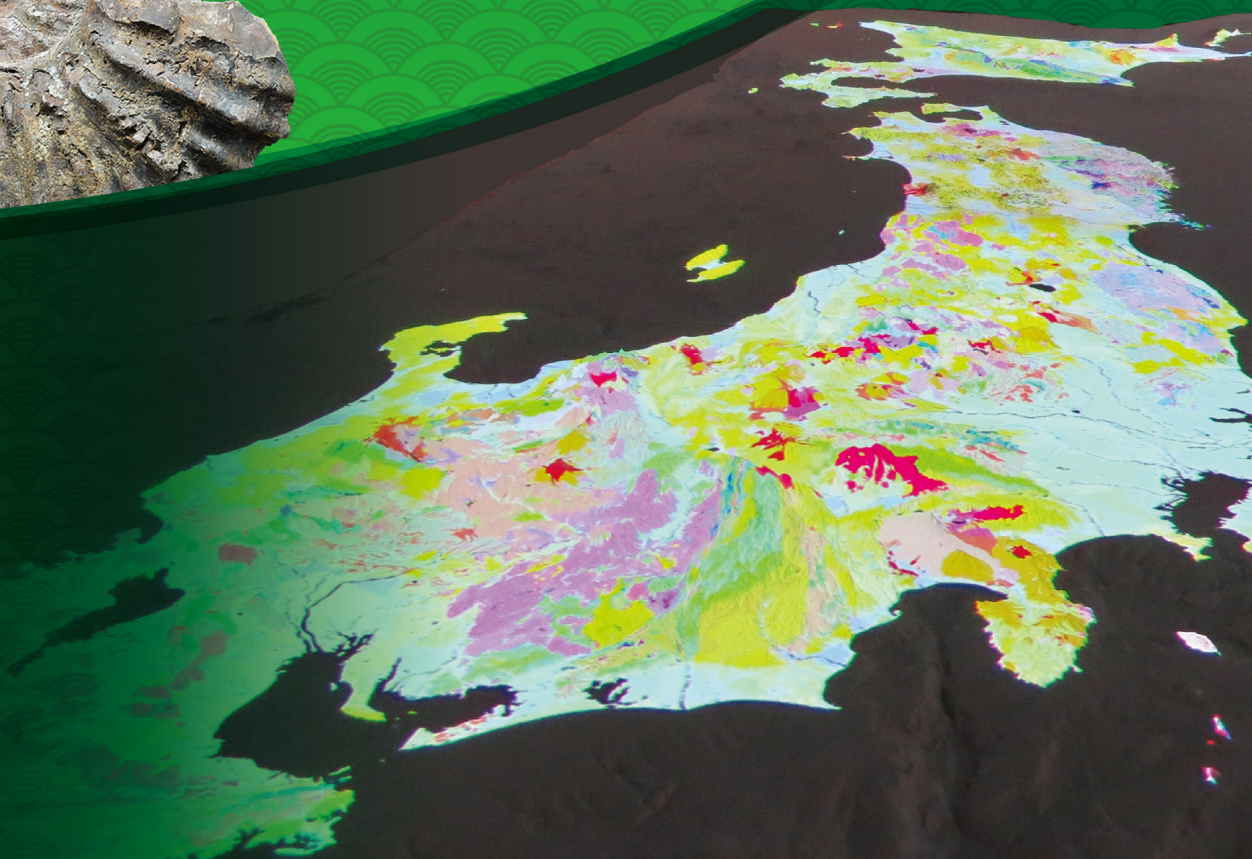

Directory of Geoscience Organizations of the World 2020

Directory of Geoscience Organizations of the World

2020

Geological Survey of Japan
National Institute of Advanced Industrial Science and Technology